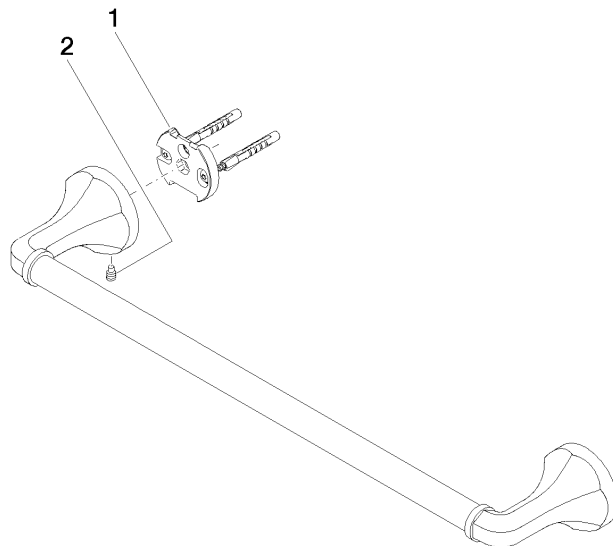

83 045 361

- gauge 450 mm
- width 510mm
- height 60 mm
- rosette Ø 60 mm
- 90mm projection

	Chrome	83 045 361-00
	Brushed Platinum	83 045 361-06
	Platinum	83 045 361-08
	Durabronze (23kt Gold)	83 045 361-09
	Brushed Durabronze (23kt Gold)	83 045 361-28
	Brushed Dark Platinum	83 045 361-99

Recommended miscellaneous

MADISON Mounting for towel bar/tumbler mounting on two sides - 12 358 970 90
 •for towel bar mounting plus towel bar mounting on back.

83 045 361

mm [inches]

83 045 361

Spare parts list

No.	Item Number	Name	Quantity used	Delivery time
1	05 17 97 507 00 90	fixing set	2	2
2	04 31 11 140 00 90	pin	2	2